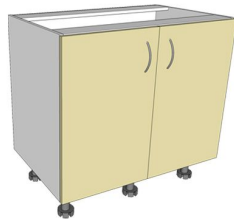

800 Base Unit
800Wx870Hx570D
\$185.00

900 Base Unit
900Wx870Hx570D
\$195.00

900 Blind Corner Unit
900Wx870Hx570D
\$235.00

900 Corner Unit
900*900Wx870Hx570D
\$295.00

400 Rubbish Bin Unit
400Wx870Hx570D
\$445.00