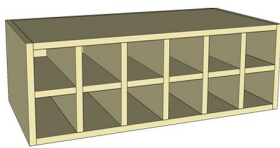

Double Wine Rack Unit
710Wx246Hx350D
$380.00