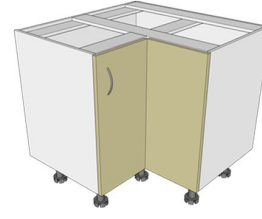

200 Base Unit
200Wx870Hx570D
\$115.00

300 Base Unit
300Wx870Hx570D
\$125.00

400 Base Unit
400Wx870Hx570D
\$135.00

450 Base Unit
450Wx870Hx570D
\$140.00

600 Base Unit
600Wx870Hx570D
\$160.00

700 Base Unit
700Wx870Hx570D
\$170.00

800 Base Unit
800Wx870Hx570D
\$185.00

900 Base Unit
900Wx870Hx570D
\$195.00

900 Blind Corner Unit
900Wx870Hx570D
\$235.00

900 Corner Unit
900*900Wx870Hx570D
\$295.00

400 Rubbish Bin Unit
400Wx870Hx570D
\$445.00