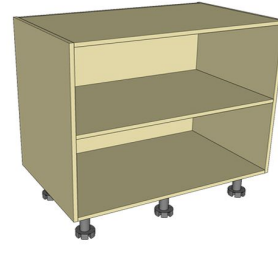

900 Base Open Shelf Unit
900Wx870Hx570D
$195.00